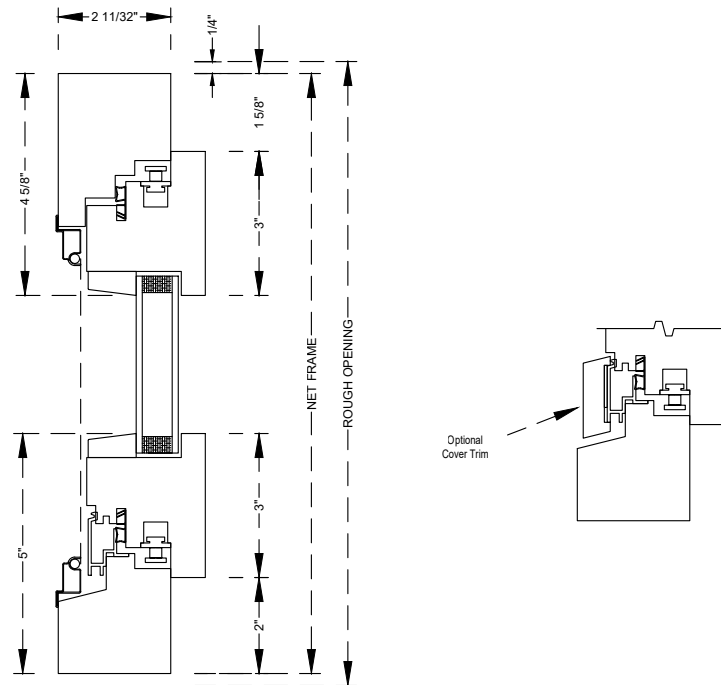

## Tilt/Turn Window

---

Section Details : BX Frame, Contemporary Sash

Section Details : BX Frame, Traditional Sash

# Tilt/Turn Window

## Section Details : BX Frame

SCALE: 3" = 1'-0"

Contemporary Sash  
Square Detail

Jambs

Head & Sill

## Section Details : BX Frame

SCALE: 3" = 1'-0"

Traditional Sash  
1/2" Long Bead Detail

Jambs

Head & Sill