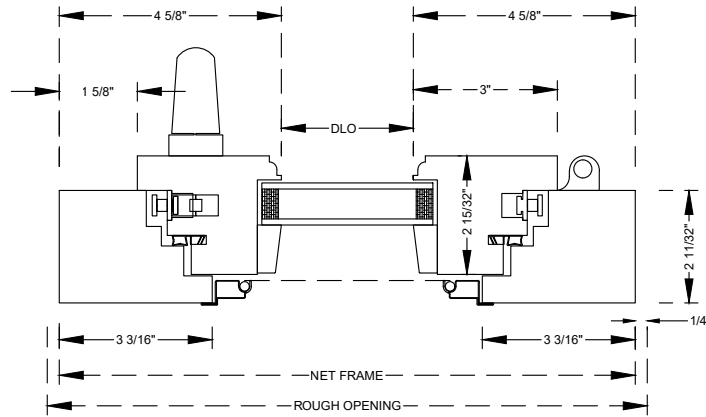

## Section Details : BX Frame

SCALE: 3" = 1'-0"

Contemporary Sash  
Square Detail

Jambs

Head & Sill

## Section Details : BX Frame

SCALE: 3" = 1'-0"

Traditional Sash  
1/2" Long Bead Detail

Jambs

Head & Sill