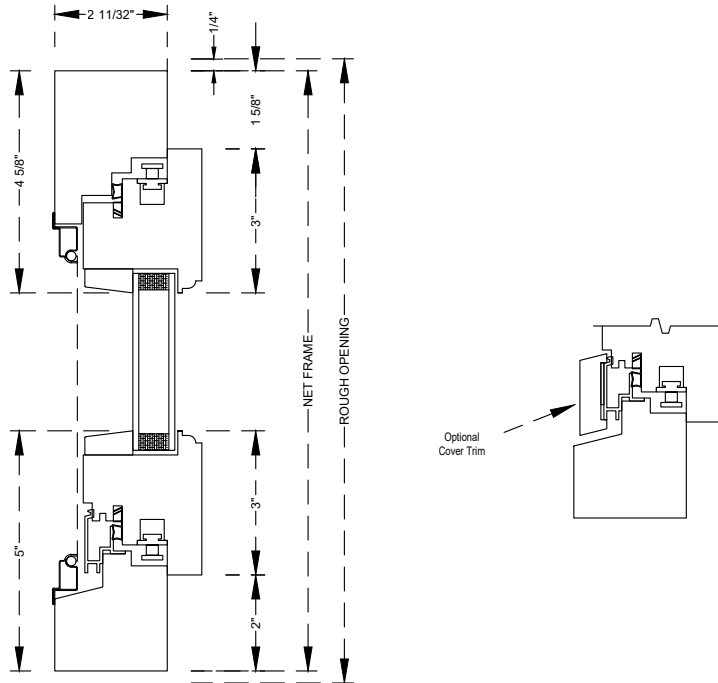

## Section Details : BX Frame

SCALE: 3" = 1'-0"

Contemporary Sash  
Square Detail

Jambs

Head & Sill

# Tilt/Turn Window

## Section Details : BX Frame

SCALE: 3" = 1'-0"

Traditional Sash  
1/2" Long Bead Detail

Jambs

Head & Sill