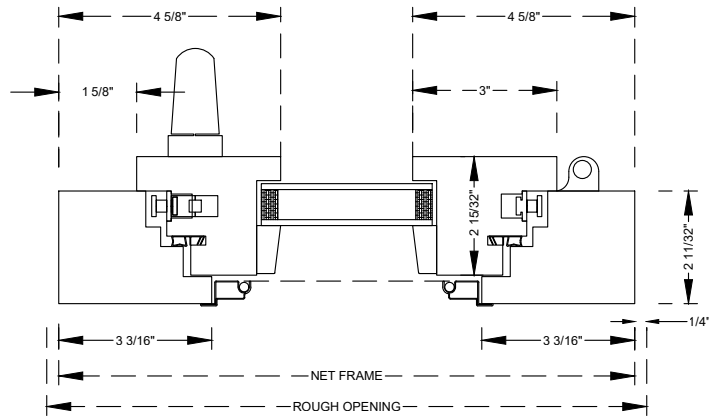

## Tilt/Turn Window

---

Section Details : BX Frame, Contemporary Sash

Section Details : BX Frame, Traditional Sash

# Tilt/Turn Window

## Section Details : BX Frame

SCALE: 3" = 1'-0"

Contemporary Sash  
Square Detail

Jambs

Head & Sill

## Section Details : BX Frame

SCALE: 3" = 1'-0"

Traditional Sash  
1/2" Long Bead Detail

Jambs

Head & Sill