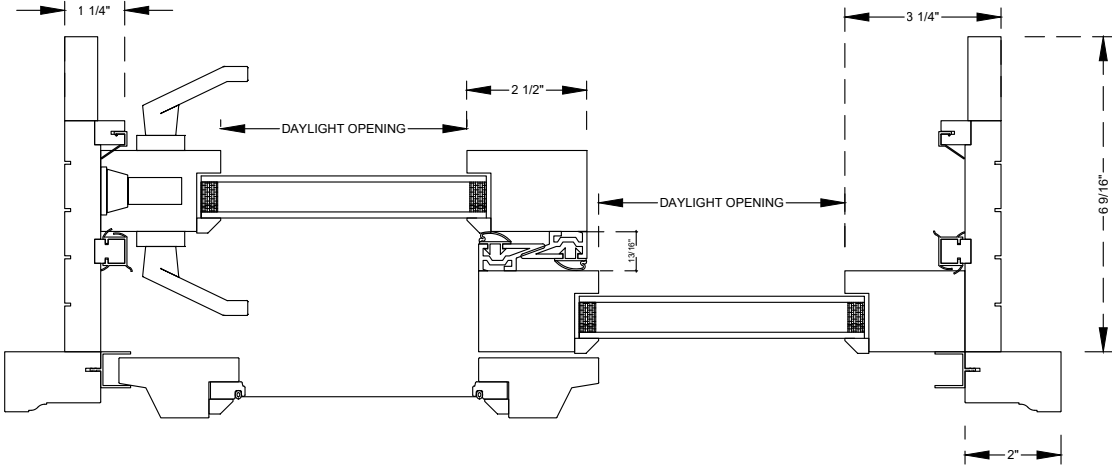

Sliding Patio Door

Section Details : Brickmold Frame, 6-9/16" Jamb

SCALE: 3" = 1'-0"

Jamb and Interlock