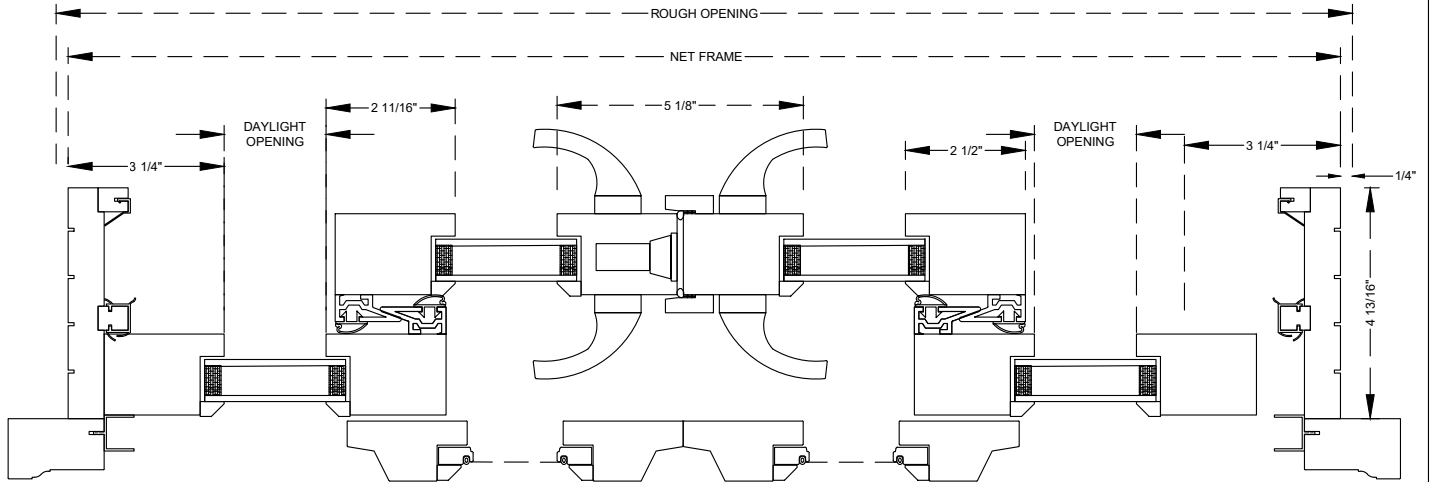

Sliding Patio Door

Section Details : Brickmold Frame, OXXO, 4-13/16" Jamb

SCALE: 3" = 1'-0"