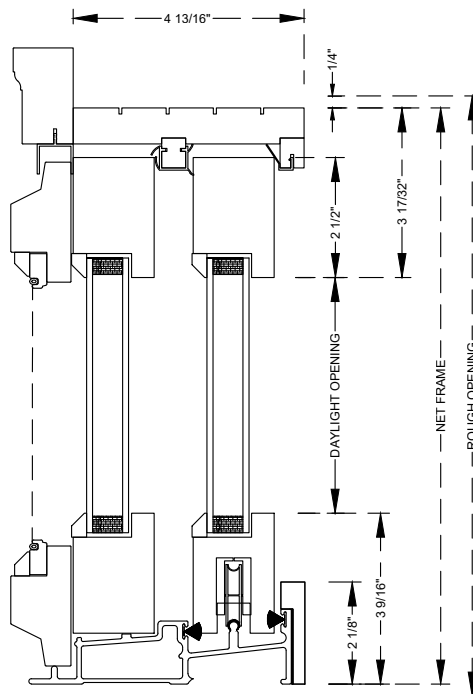

Jamb, Astragal and Interlock