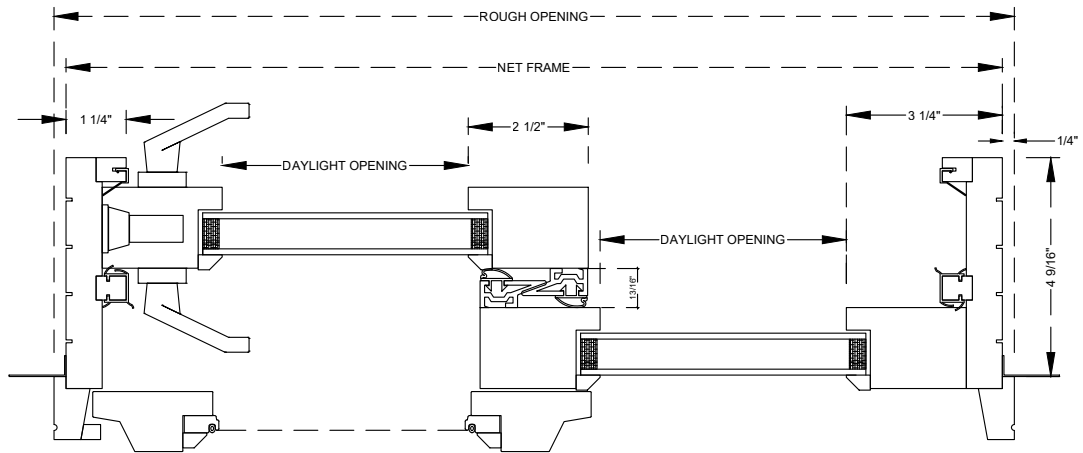

Sliding Patio Door

Section Details : Nailfin Frame, 4-9/16" Jamb

SCALE: 3" = 1'-0"

Jambs and Interlock