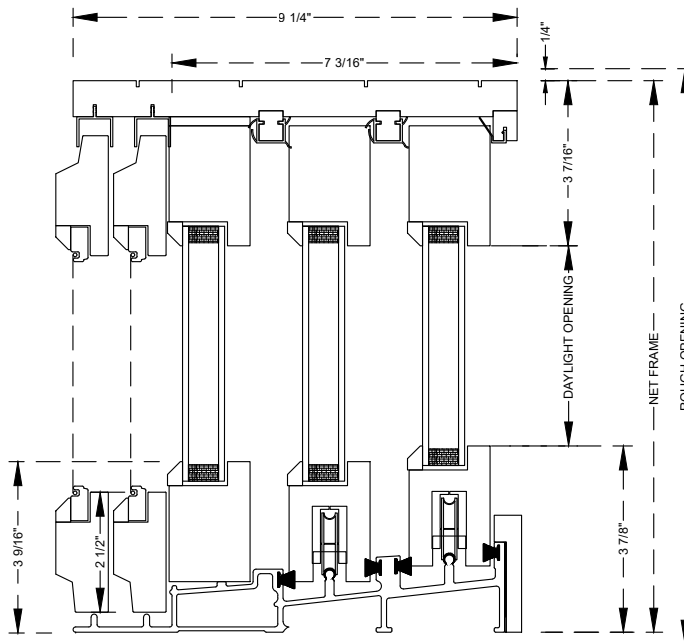

Head & Sill