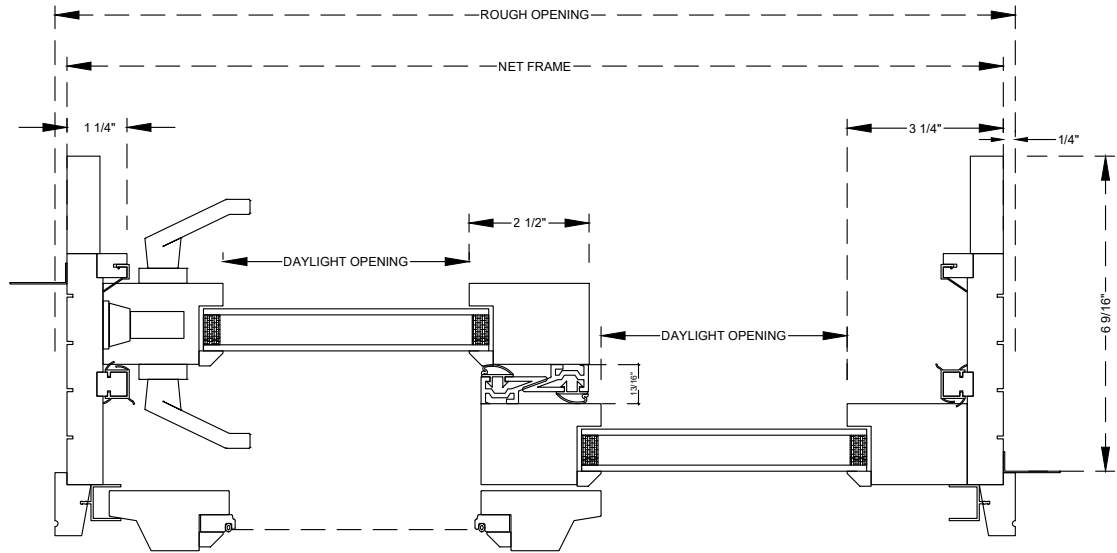

Sliding Patio Door

Section Details : Nailfin Frame, 6-9/16" Jambs

SCALE: 3" = 1'-0"

Jambs and Interlock