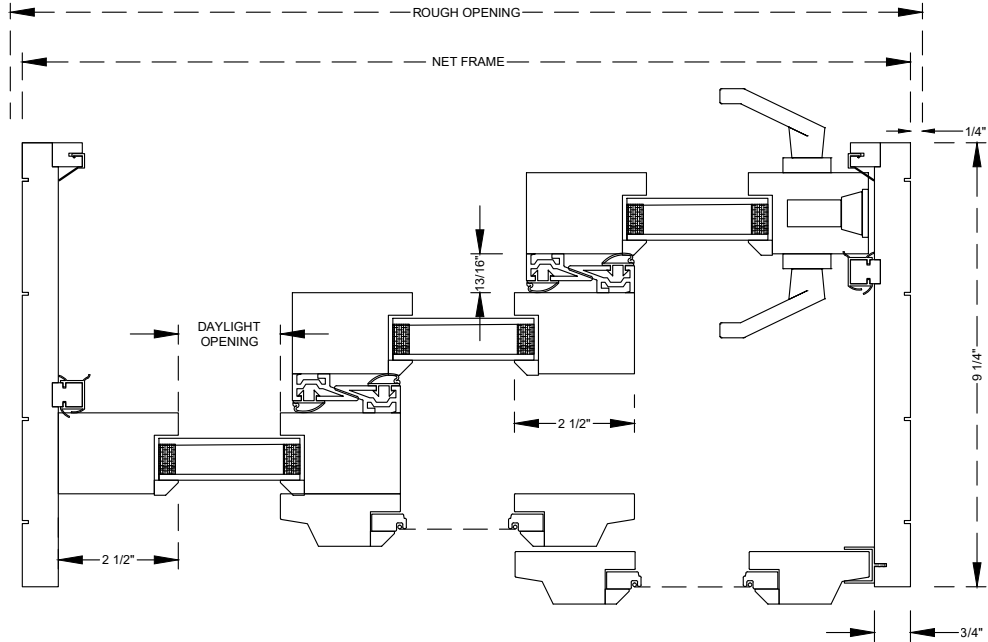

Sliding Patio Door

Section Details : BX Frame, OXX, 9-1/4" Jamb

SCALE: 3" = 1'-0"

Jambs and Interlock